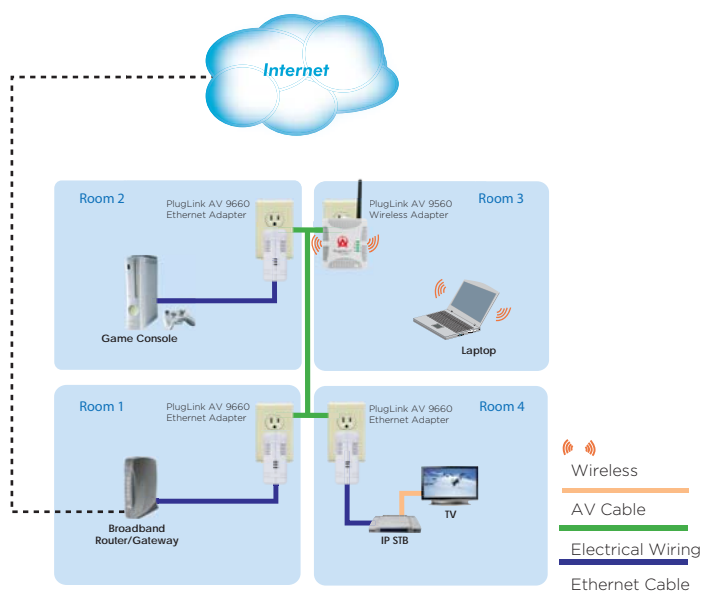

Typical Network Diagram

Available Plug Types:

(*) TDMA will be supported in the future.

Asoka USA Corporation

2344 -A Walsh Avenue
Santa Clara, CA 95051
(408) 550-8167 phone
(408) 884-2390 fax
www.asokausa.com

© Copyright 2009, Asoka USA Corporation. All rights reserved.
PlugLink, Asoka and the Asoka logo are either registered trademarks or
trademarks of Asoka USA Corporation.